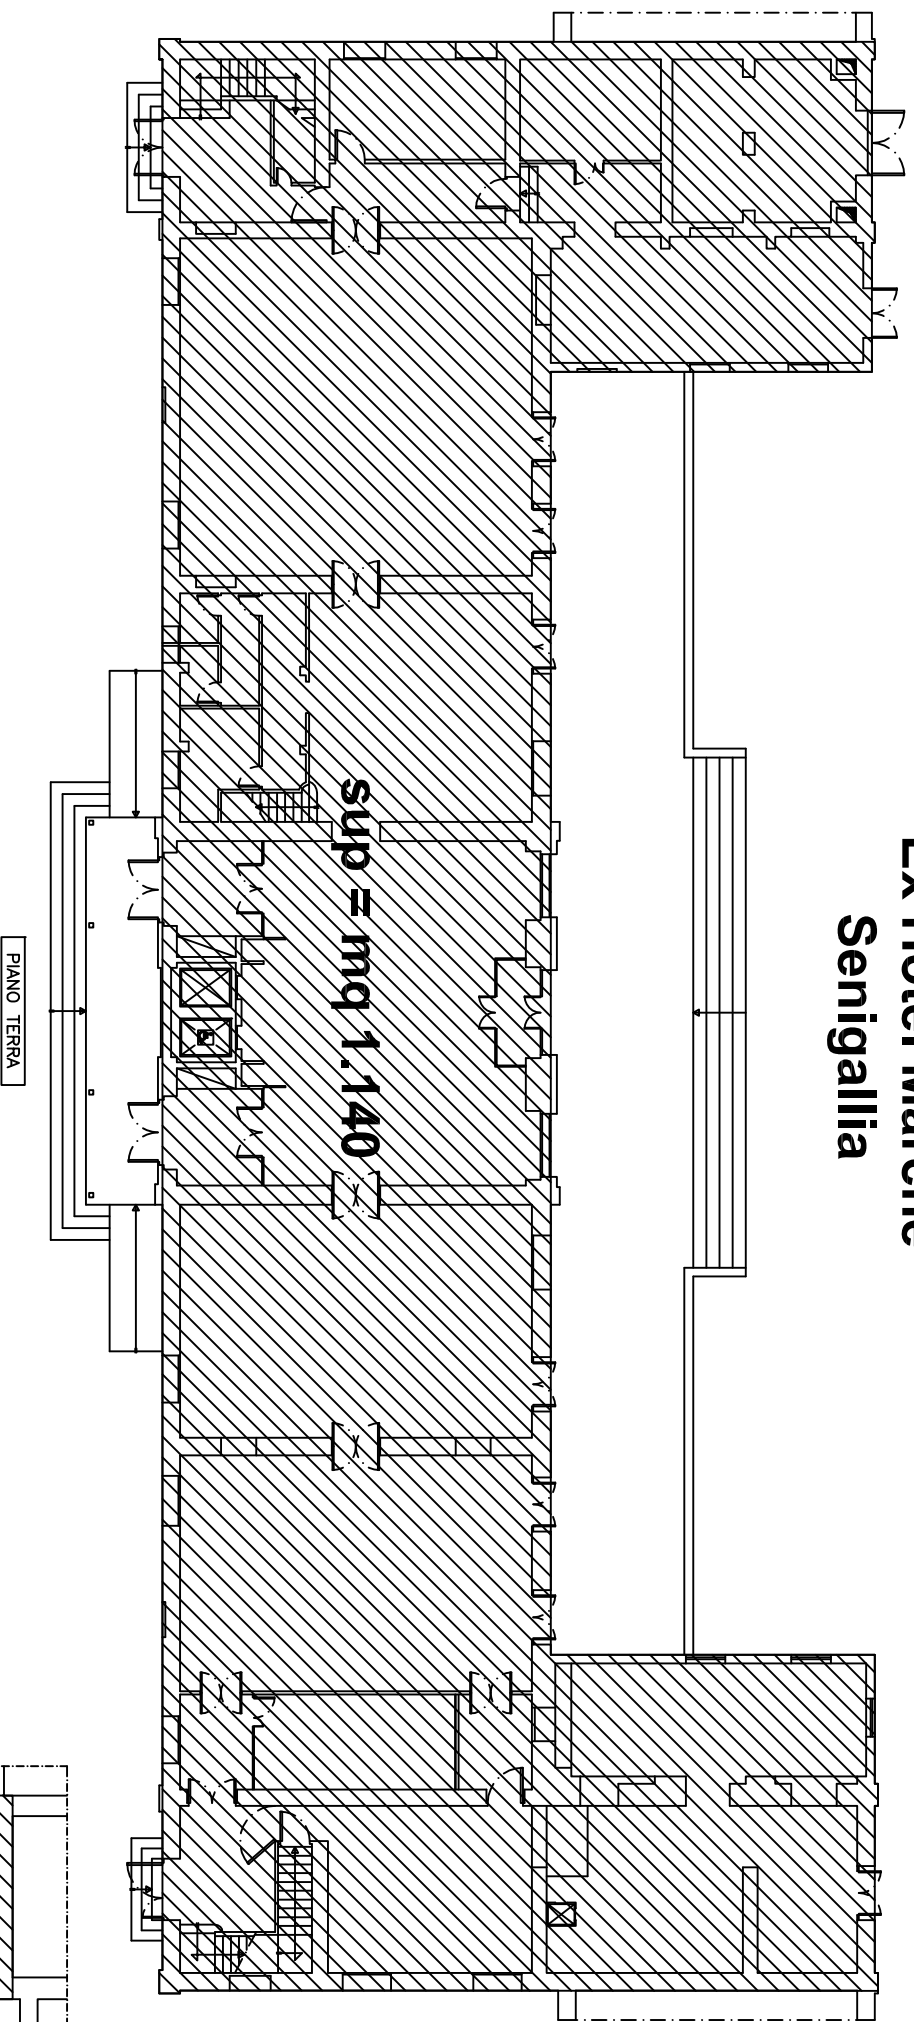

# Ex Hotel Marche Senigallia

**sup = mq 40**

PIANO TERRA

**sup = mq 85**

SOPPALCO