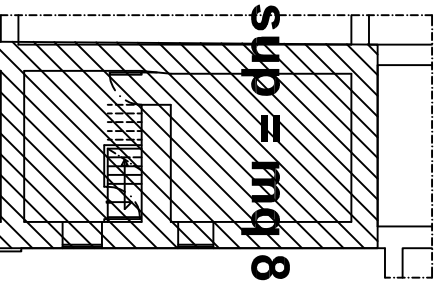

# Ex Hotel Marche Senigallia

**sup = mq 40**

PIANO TERRA

**sup = mq 85**

SOPPALCO